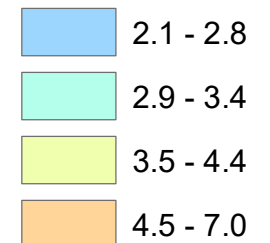

Iowa Unemployment Rates by County

March 2026

U.S. = 4.3%
Iowa = 3.3%

Note:
The U.S. and state
unemployment rates are
seasonally adjusted.

County unemployment
rates are not seasonally
adjusted.

Unemployment Rate