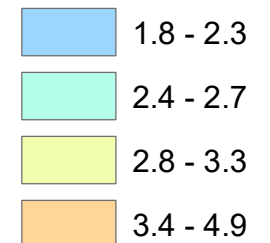

Source: Labor Market Information Division, Iowa Workforce Development