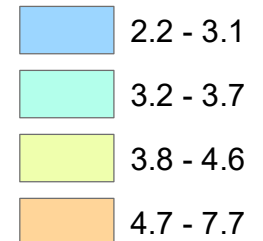

Iowa Unemployment Rates by County

February 2026

U.S. = 4.4%
Iowa = 3.4%

Note:
The U.S. and state
unemployment rates are
seasonally adjusted.

County unemployment
rates are not seasonally
adjusted.

Unemployment Rate