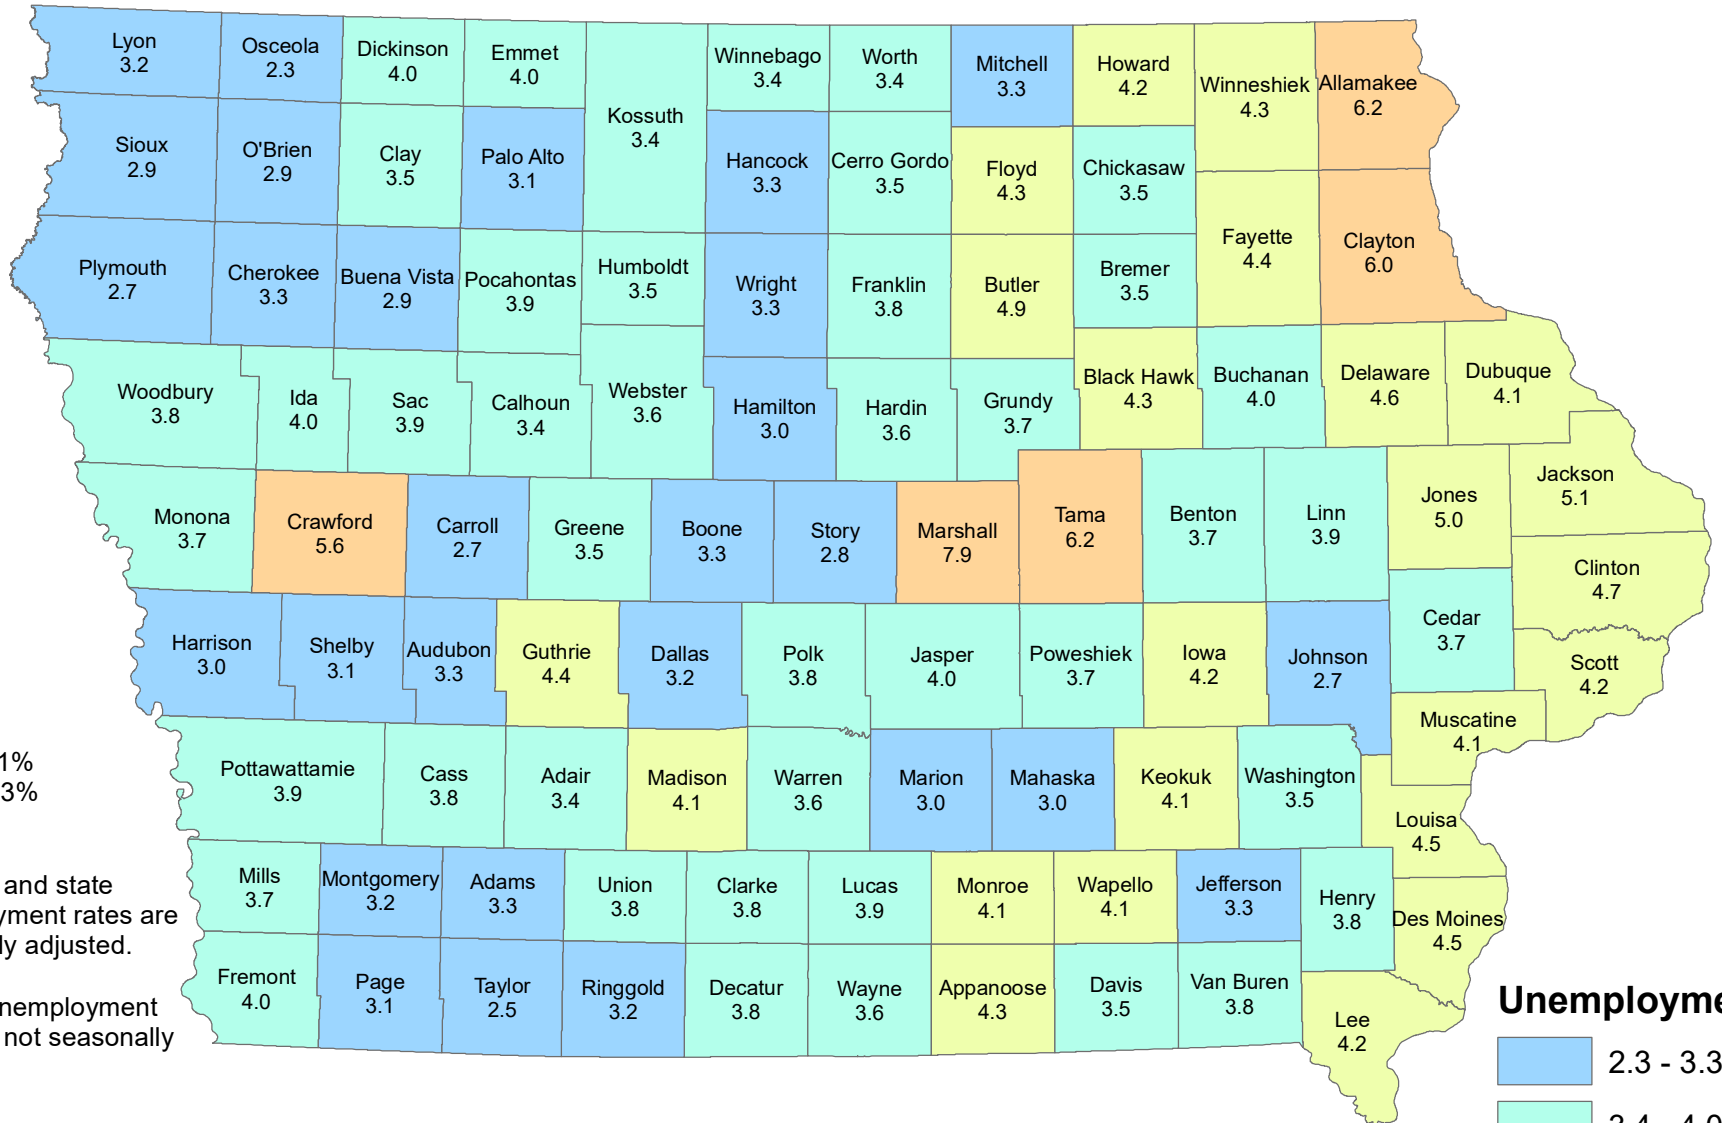

# Iowa Unemployment Rates by County

February 2025

U.S. = 4.1%  
Iowa = 3.3%

Note:  
The U.S. and state  
unemployment rates are  
seasonally adjusted.

County unemployment  
rates are not seasonally  
adjusted.

## Unemployment Rate

Source: Labor Market Information Division, Iowa Workforce Development