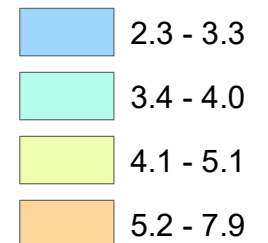

Source: Labor Market Information Division, Iowa Workforce Development