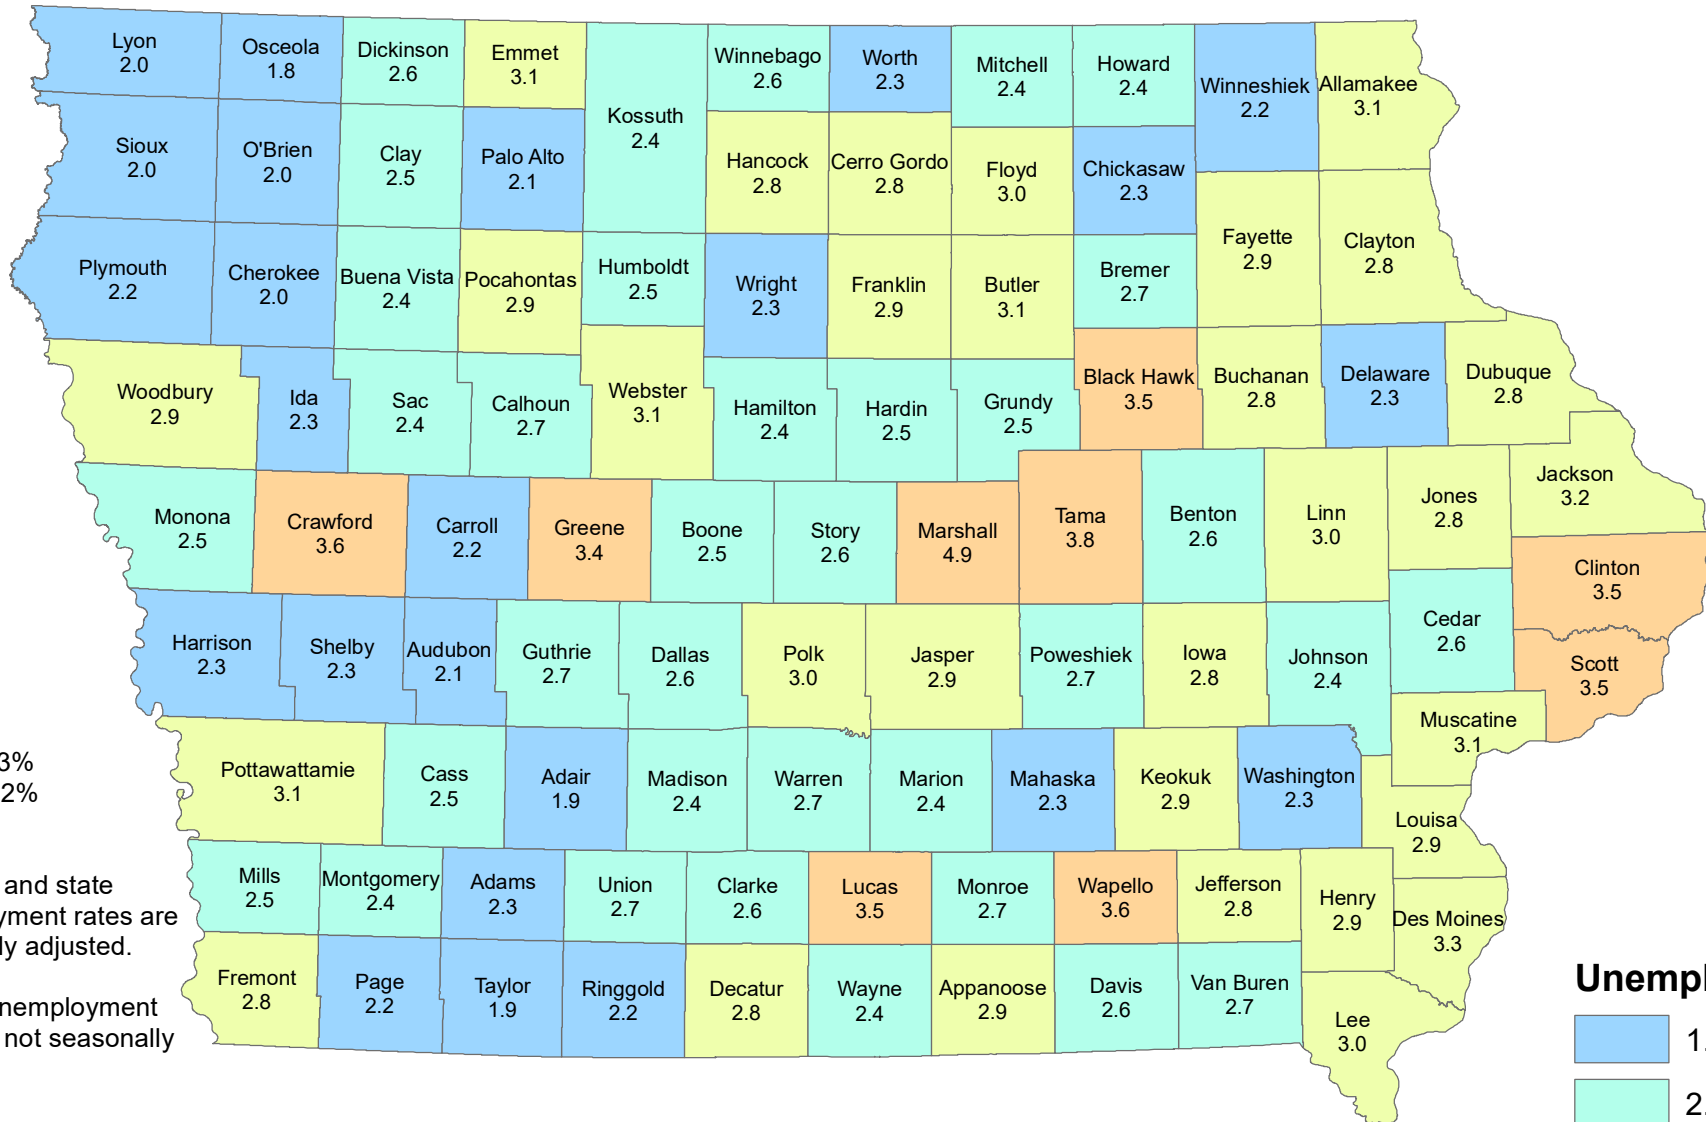

# Iowa Unemployment Rates by County

May 2026

U.S. = 4.3%  
Iowa = 3.2%

Note:  
The U.S. and state unemployment rates are seasonally adjusted.

County unemployment rates are not seasonally adjusted.

## Unemployment Rate

Source: Labor Market Information Division, Iowa Workforce Development