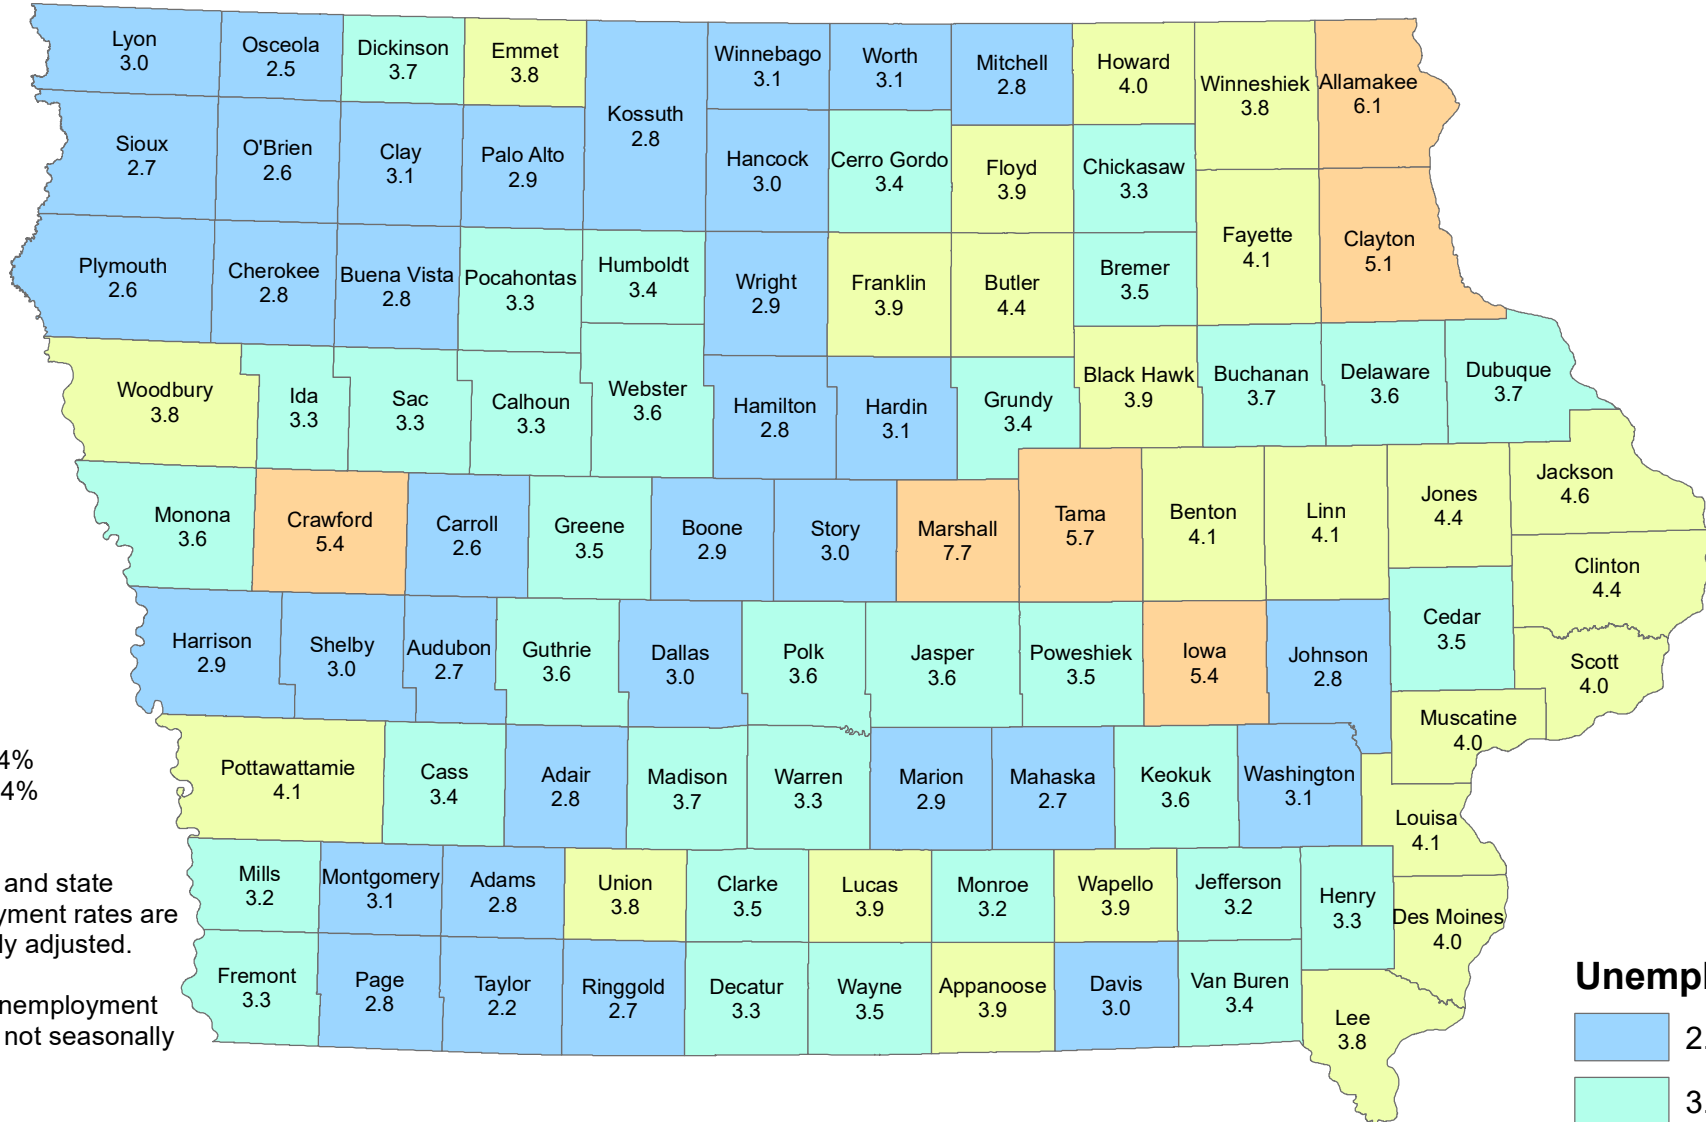

Iowa Unemployment Rates by County

February 2026

U.S. = 4.4%
Iowa = 3.4%

Note:
The U.S. and state
unemployment rates are
seasonally adjusted.

County unemployment
rates are not seasonally
adjusted.

Unemployment Rate

Source: Labor Market Information Division, Iowa Workforce Development