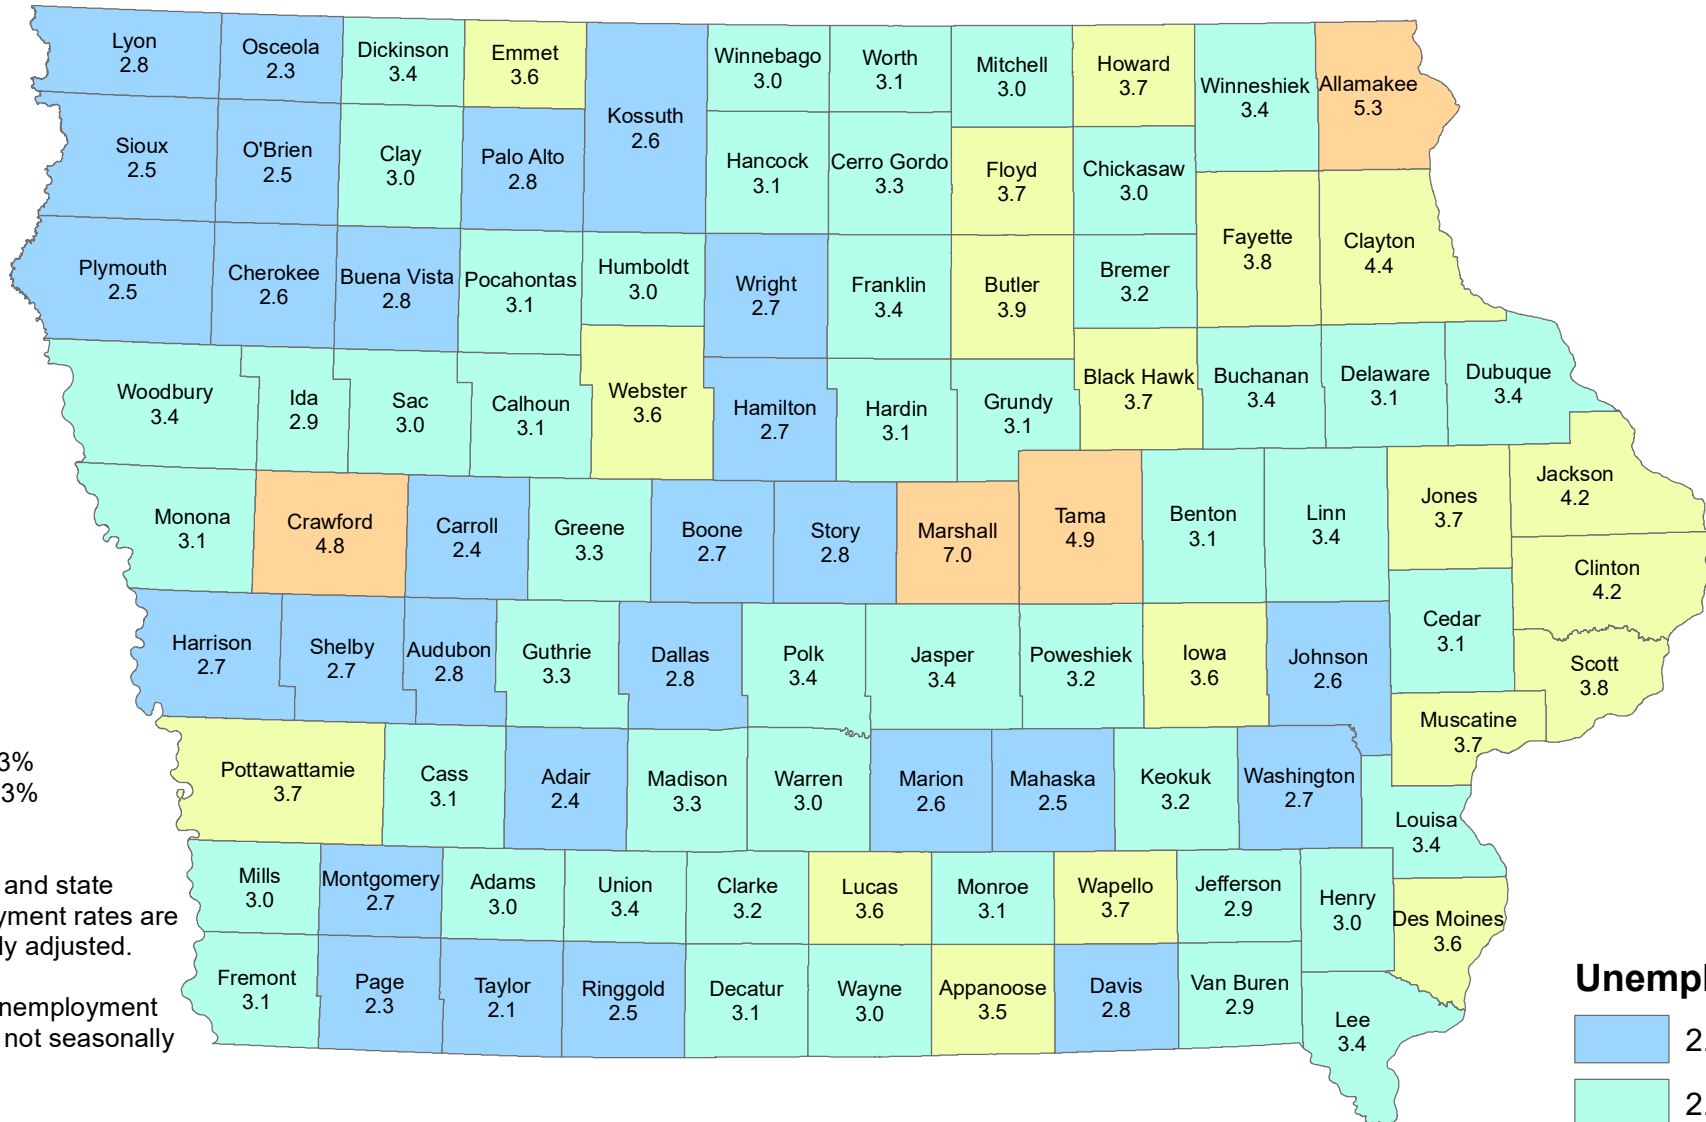

Iowa Unemployment Rates by County

March 2026

U.S. = 4.3%
Iowa = 3.3%

Note:
The U.S. and state
unemployment rates are
seasonally adjusted.

County unemployment
rates are not seasonally
adjusted.

Unemployment Rate

Source: Labor Market Information Division, Iowa Workforce Development