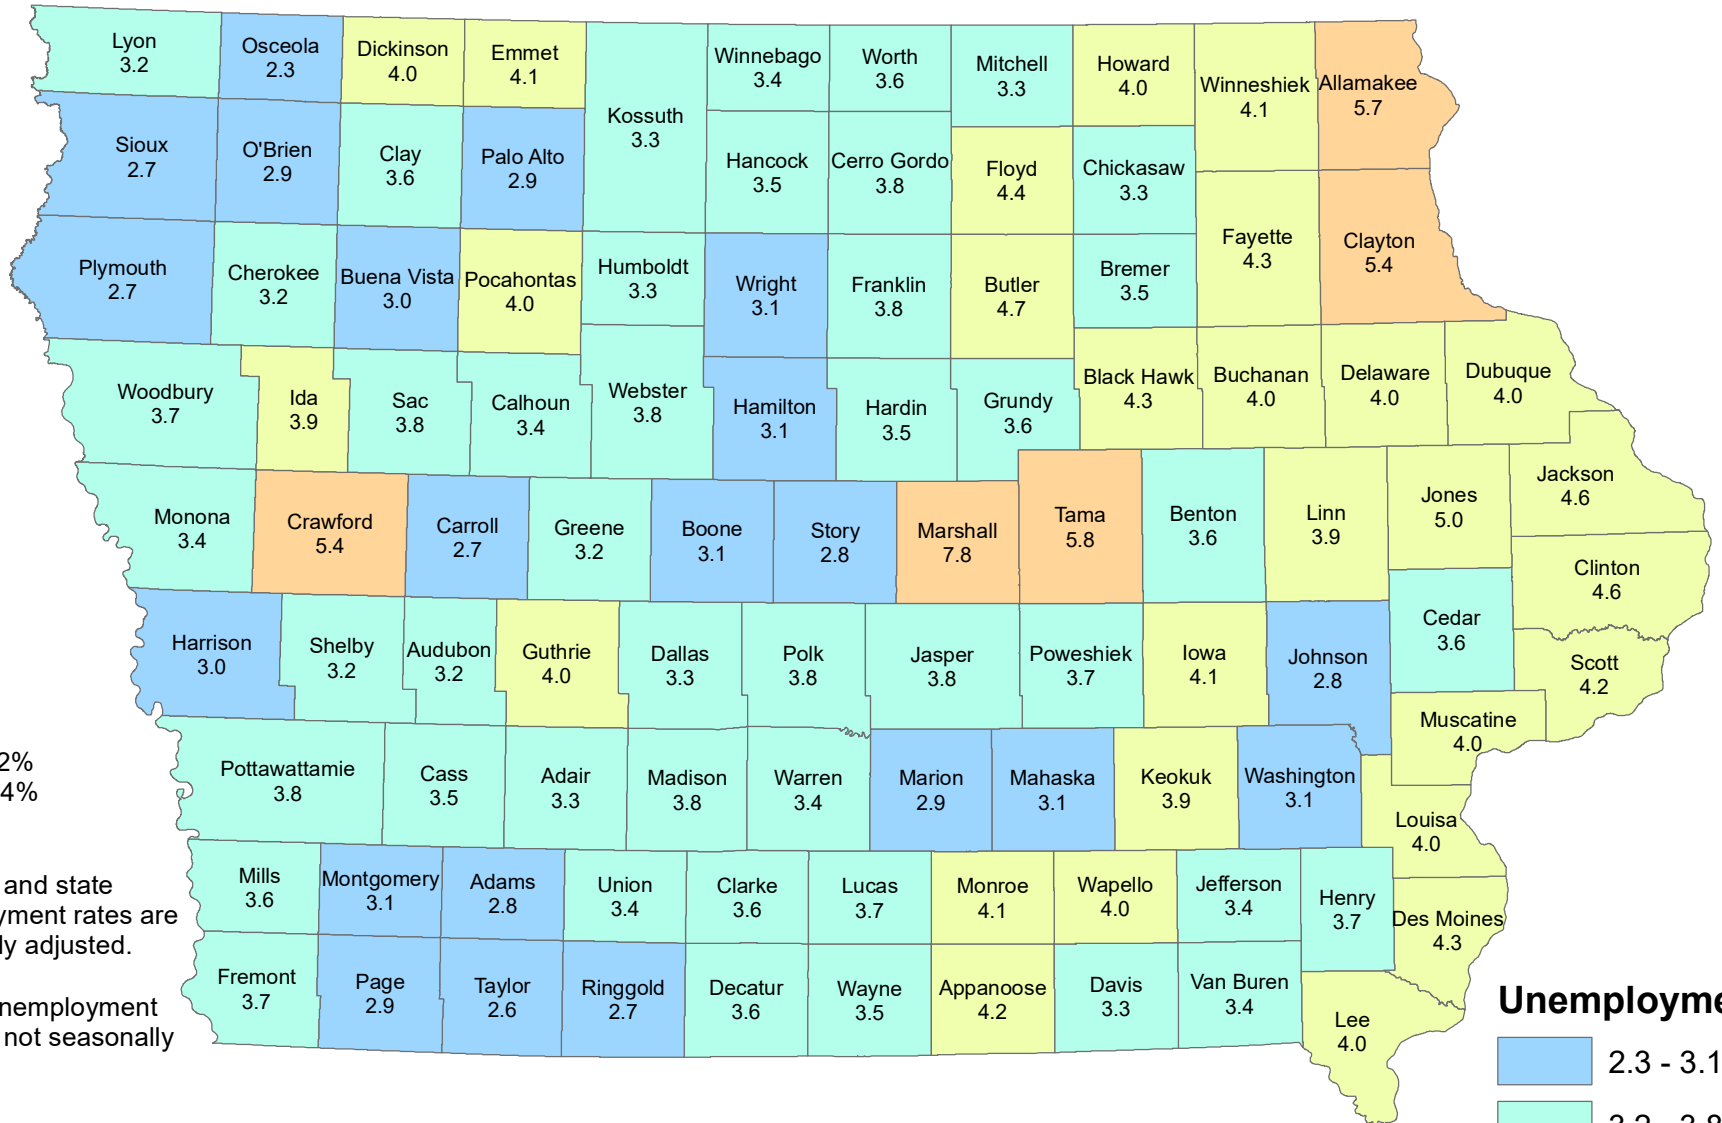

Iowa Unemployment Rates by County

March 2025

U.S. = 4.2%
Iowa = 3.4%

Note:
The U.S. and state
unemployment rates are
seasonally adjusted.

County unemployment
rates are not seasonally
adjusted.

Unemployment Rate

Source: Labor Market Information Division, Iowa Workforce Development