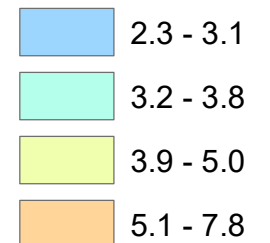

Iowa Unemployment Rates by County

March 2025

U.S. = 4.2%
Iowa = 3.4%

Note:
The U.S. and state
unemployment rates are
seasonally adjusted.

County unemployment
rates are not seasonally
adjusted.

Unemployment Rate