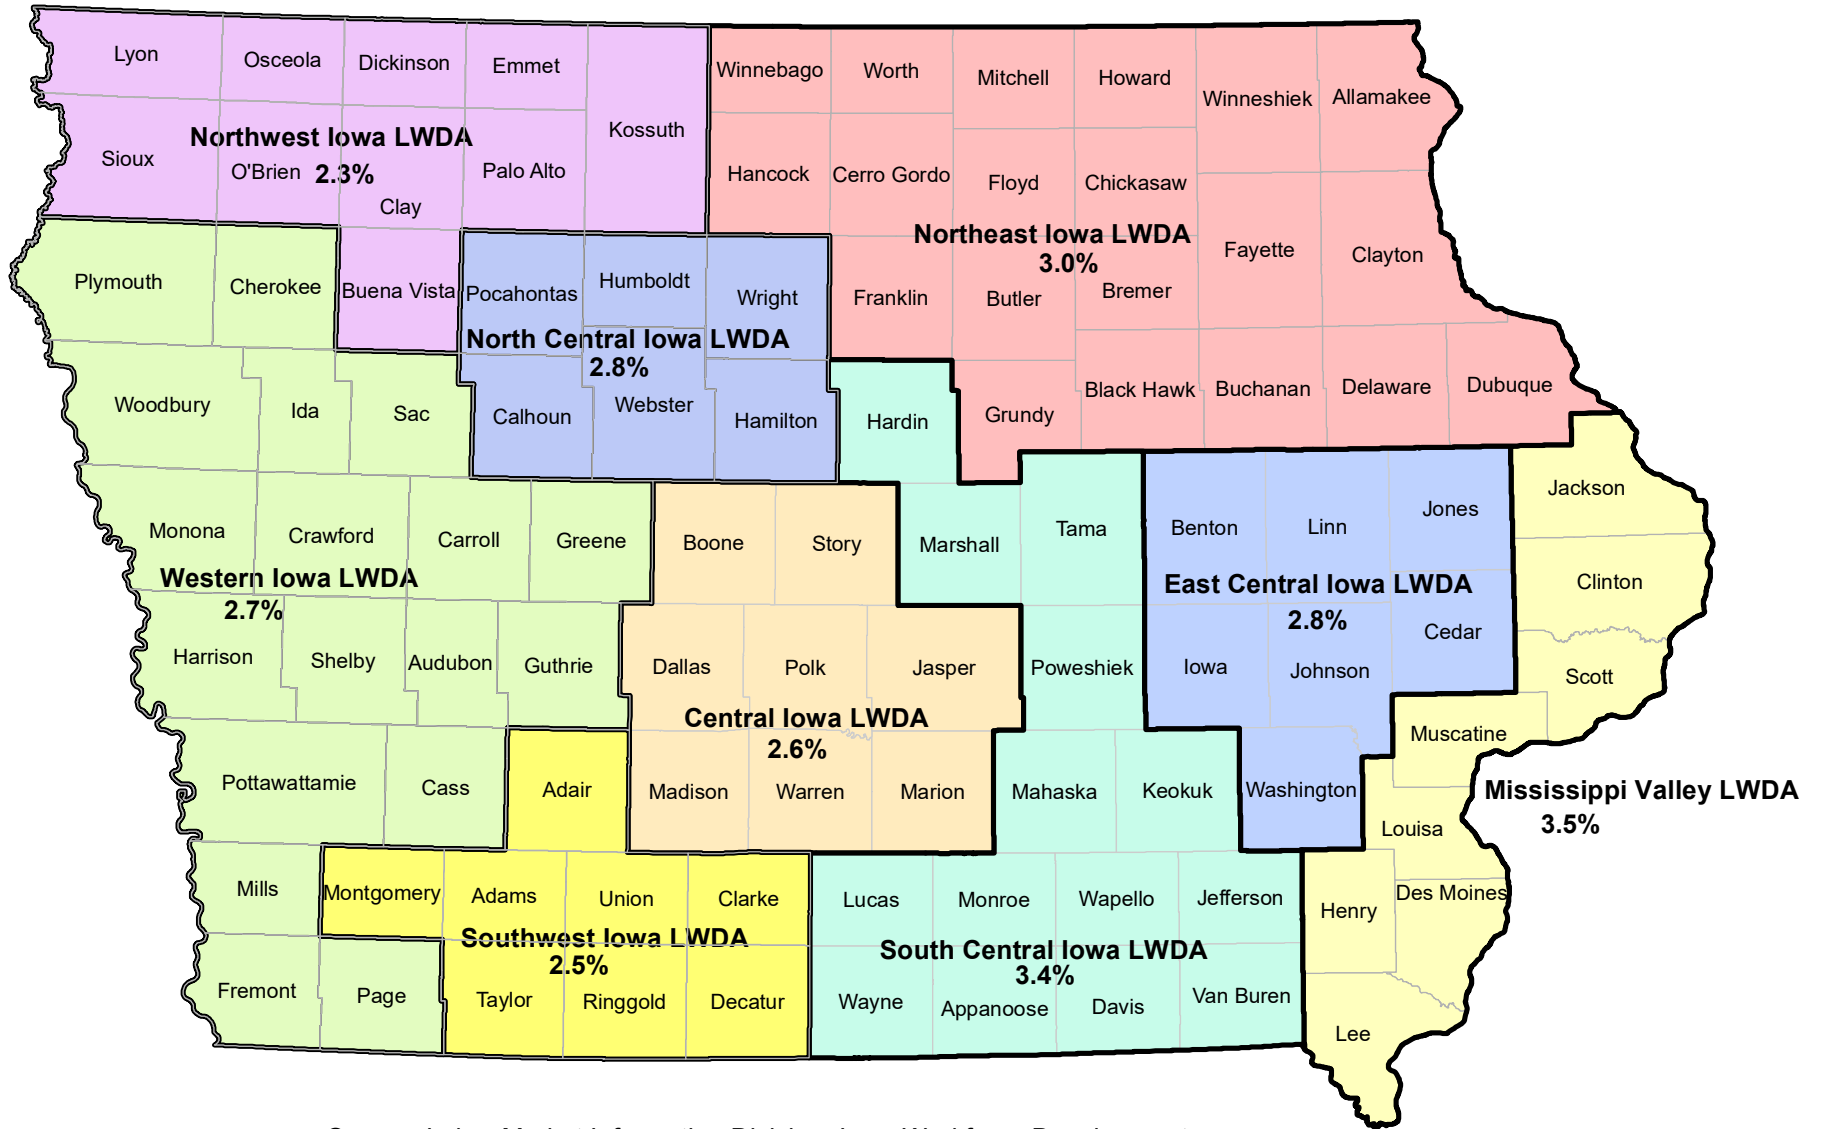

# Average Unemployment Rates for Local Workforce Development Areas

July 2022 - June 2023

Source: Labor Market Information Division, Iowa Workforce Development