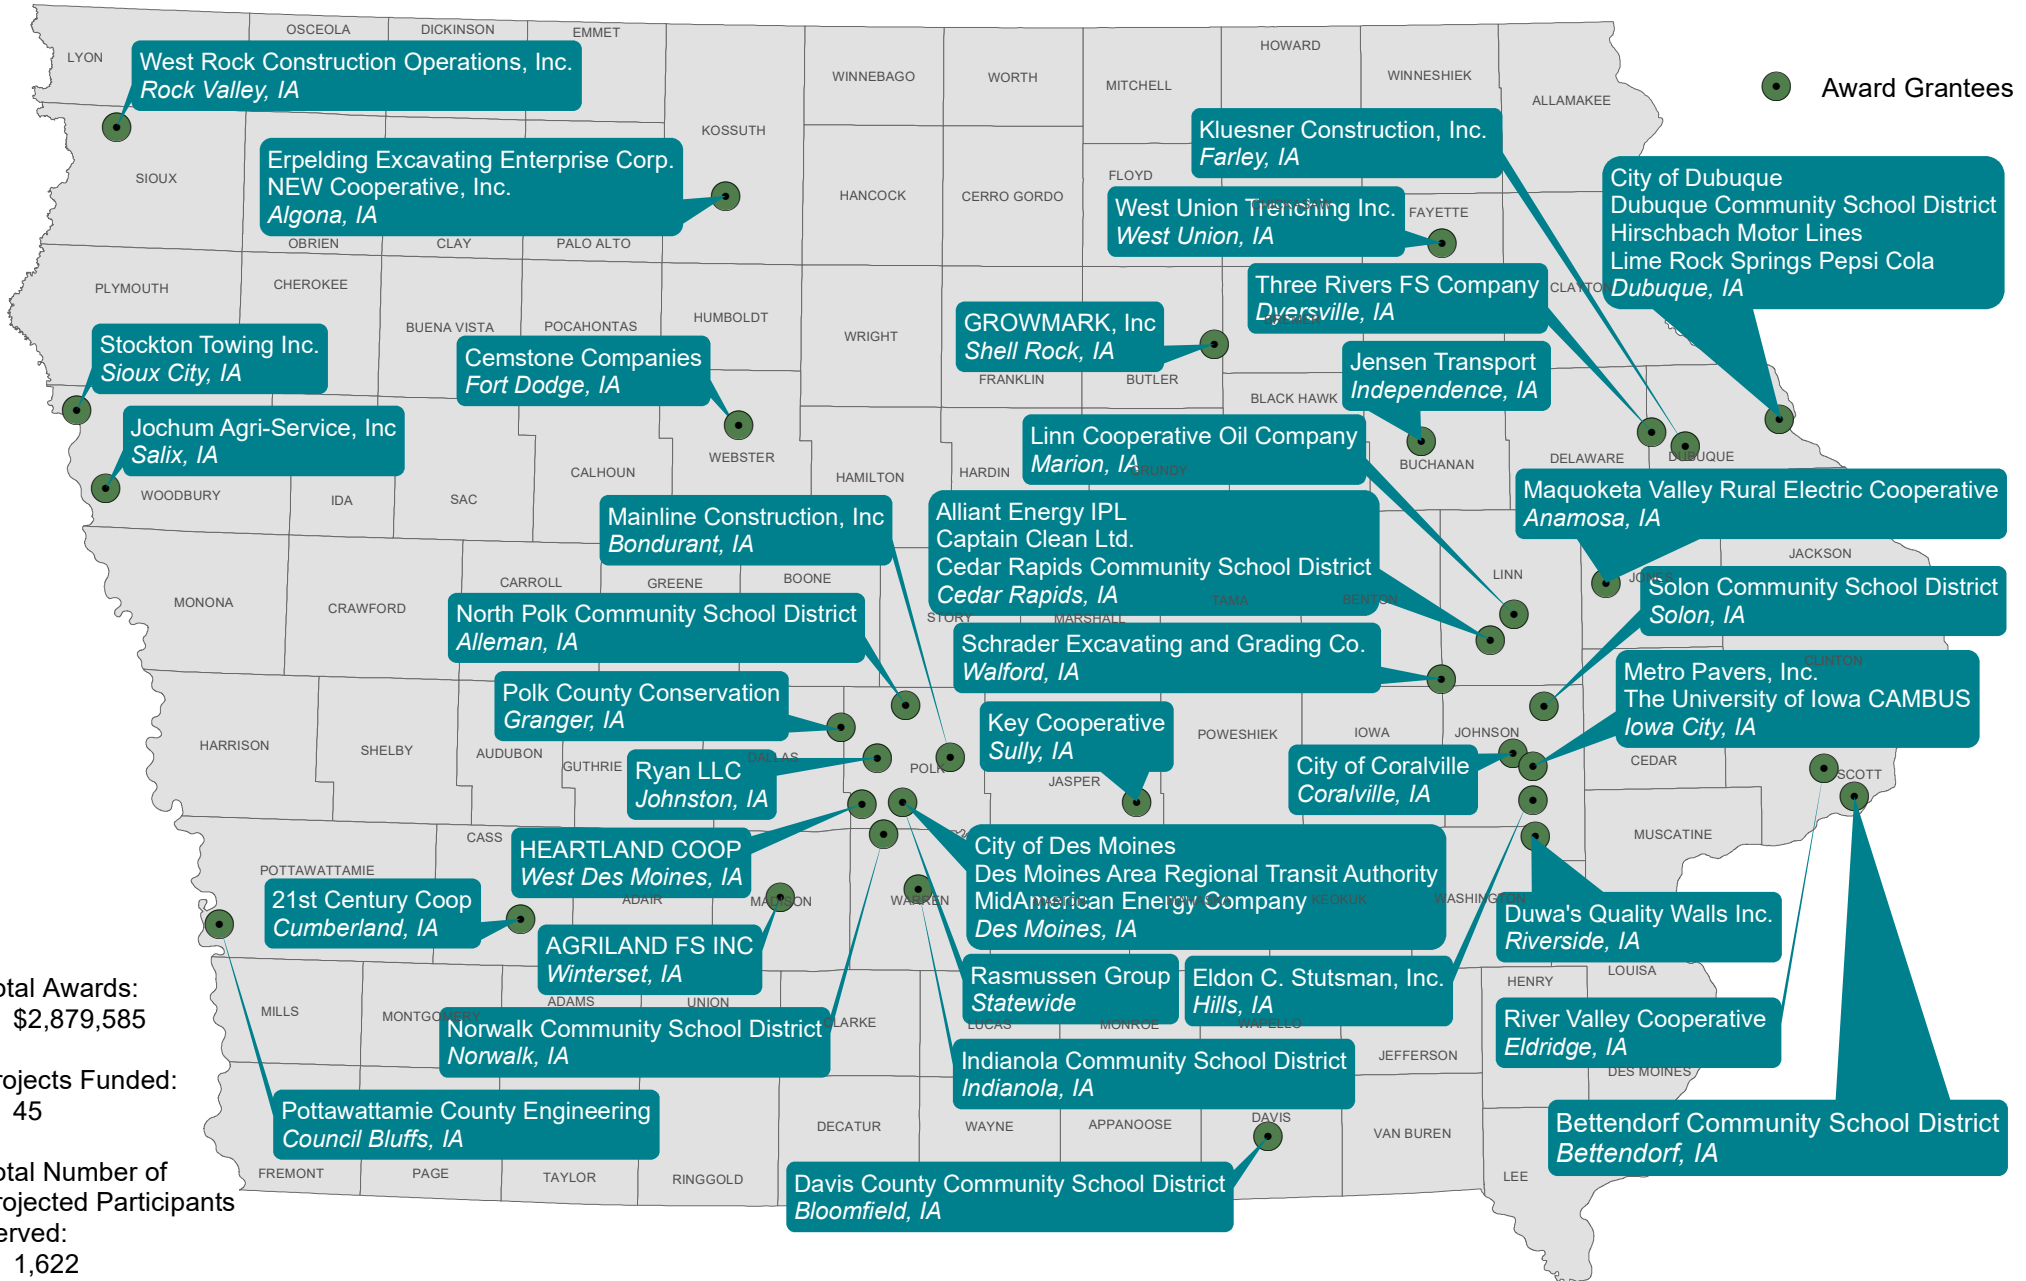

Entry Level Driver Training Program

Total Awards:
\$2,879,585

Projects Funded:
45

Total Number of
Projected Participants
Served:
1,622